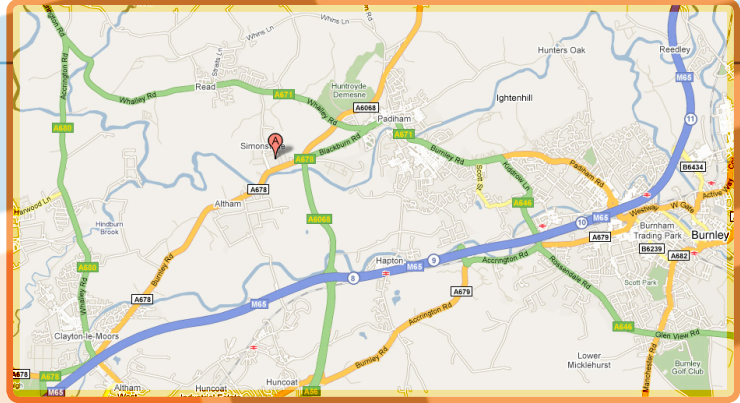

### SIMONSTONE, LANCASHIRE

#### Directions from the M6

- Leave the M6 at junction J30 and straight ahead on to the M61 direction Bolton, Leeds via (M62). (M61) Manchester, Blackburn via (M65)
- Leave the M61 at junction M61 J9/M65/M65 J2 and straight ahead on to M65 direction Blackburn, (M65) Burnley
- Leave the M65 at junction M65 J8 and straight ahead on to A6068 direction Clitheroe, via (M66), (A56)
- Bear left on to A678 (Blackburn Road)
- After approximately 200 metres, look for the gatehouse on your right and turn right into Time Technology Park.
- Inform security as to who you are visiting and park as directed.

#### Directions from the M65

- From Preston M65 direction Blackburn (M65) Burnley
- Leave the M65 at junction J8 and straight ahead on to the A6068 direction Clitheroe, Bury via (M66), (A56) Bury
- Bear left onto A678 (Blackburn Road)
- After approximately 200 metres, look for the gatehouse on your right and turn right into Time Technology Park.
- Inform security as to who you are visiting and park as directed.

*\* Please note that if you are using a sat-nav our postal code is new and may not work, so please enter BB12 7TG in this case.*